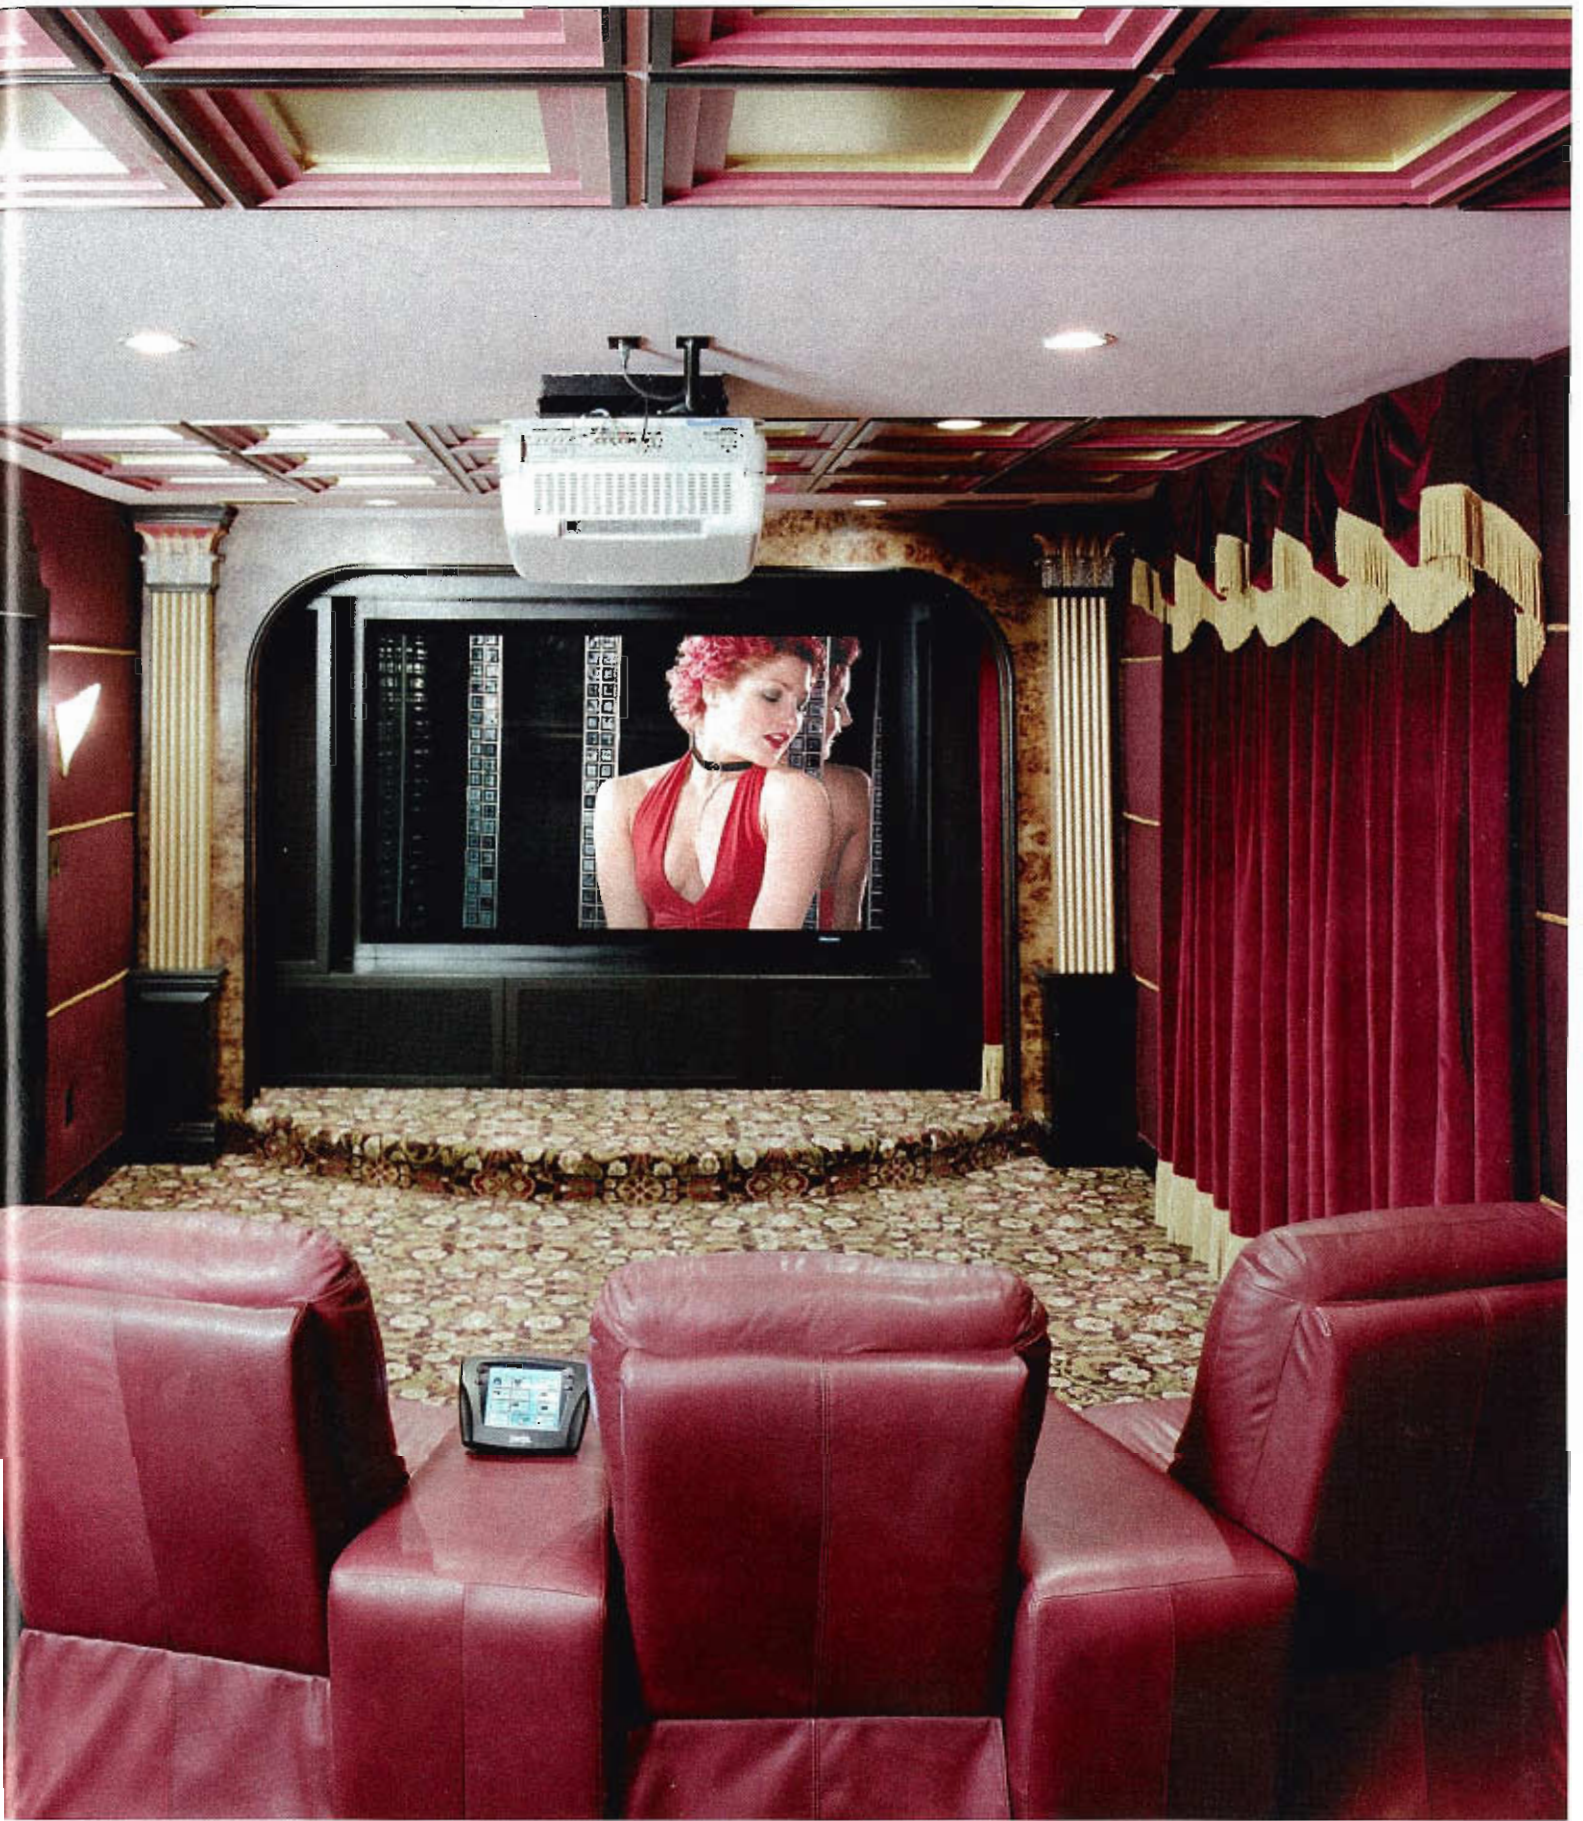

PHOTOGRAPHY CREDITS: WILLIAM PSOLKA, PSOLKA-PHOTO.COM