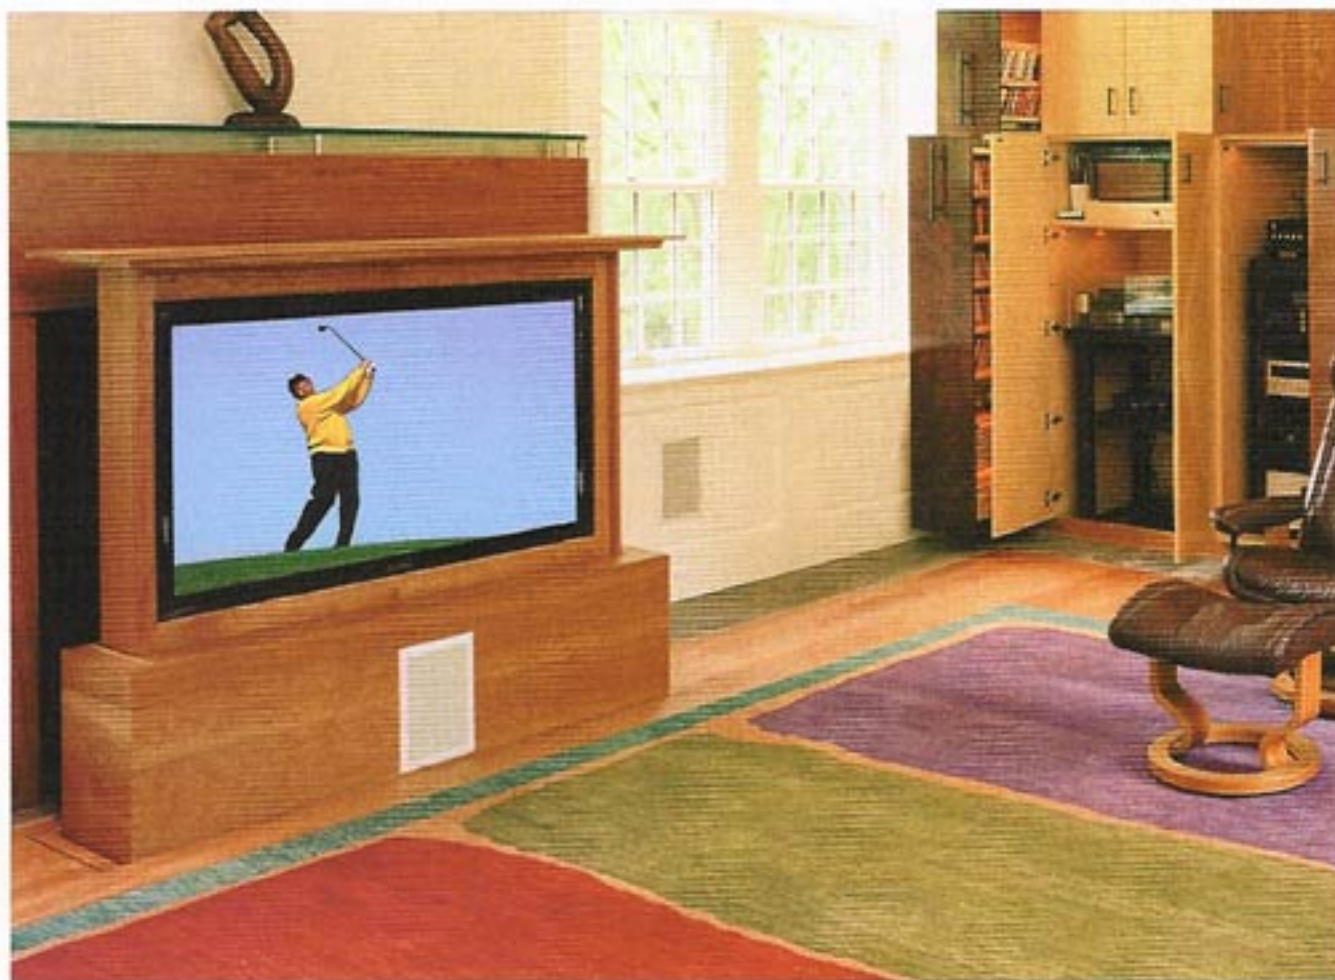

Very Hot!

Systems Designer: Electronics Design Group (EDG), Piscataway, NJ

Clean lines, no clutter and no visible electronics: that was the criteria when Electronics Design Group of Piscataway, NJ, met their client to review this project.

"The foundation of our business is very tight collaboration with other trades, particularly the architectural community," says Bob Gullo, president of EDG. This philosophy paid off as EDG became involved during the architectural planning stage of this room.

EDG decided to take their client's wishes to heart and really hide the TV—and not just behind cabinet doors—they placed it into the floor!

The initial plans for this room includ-

ed a crawl-space below the floor. Working with the architect and the contractor, EDG suggested increasing the crawl-space to 4 feet deep in order to ensure a comfortable viewing height. The custom cabinet and double-lift system were built to accommodate both the 50-inch plasma and the center-channel speaker.

In addition, the A/V equipment is neatly fitted into architecturally appropriate cabinetry, which when closed blends into the room's décor.

The homeowners are thrilled that this unique design allows the "center" of the room to be based on its activity rather than a static fireplace or TV.

HOME THEATER

← **FOCUS** The double rack-and-pinion lift system from Electrokinetics transforms this room into a home theater at the push of a button.

THE SYSTEMS AND EQUIPMENT

CONTROL SYSTEM

- AMX ViewPoint Color RF Touchpanel

VIDEO EQUIPMENT

- Pioneer Pro-1000 50-inch Plasma
- Sony SATHD-100 HDTV Direct TV Receiver
- Sony DVPNS-9000 DVD Player
- JVC HR4800 S-VHS VCR

AUDIO EQUIPMENT

- Sony STRV555ES Receiver
- Triad InWall Bronze Speakers L/C/R and Surround
- Triad InWall Bronze/6 Power Subwoofer

LIGHTING

- Lutron GRAFIK Eye

RACK

- Middle Atlantic AXS Millwork Racks