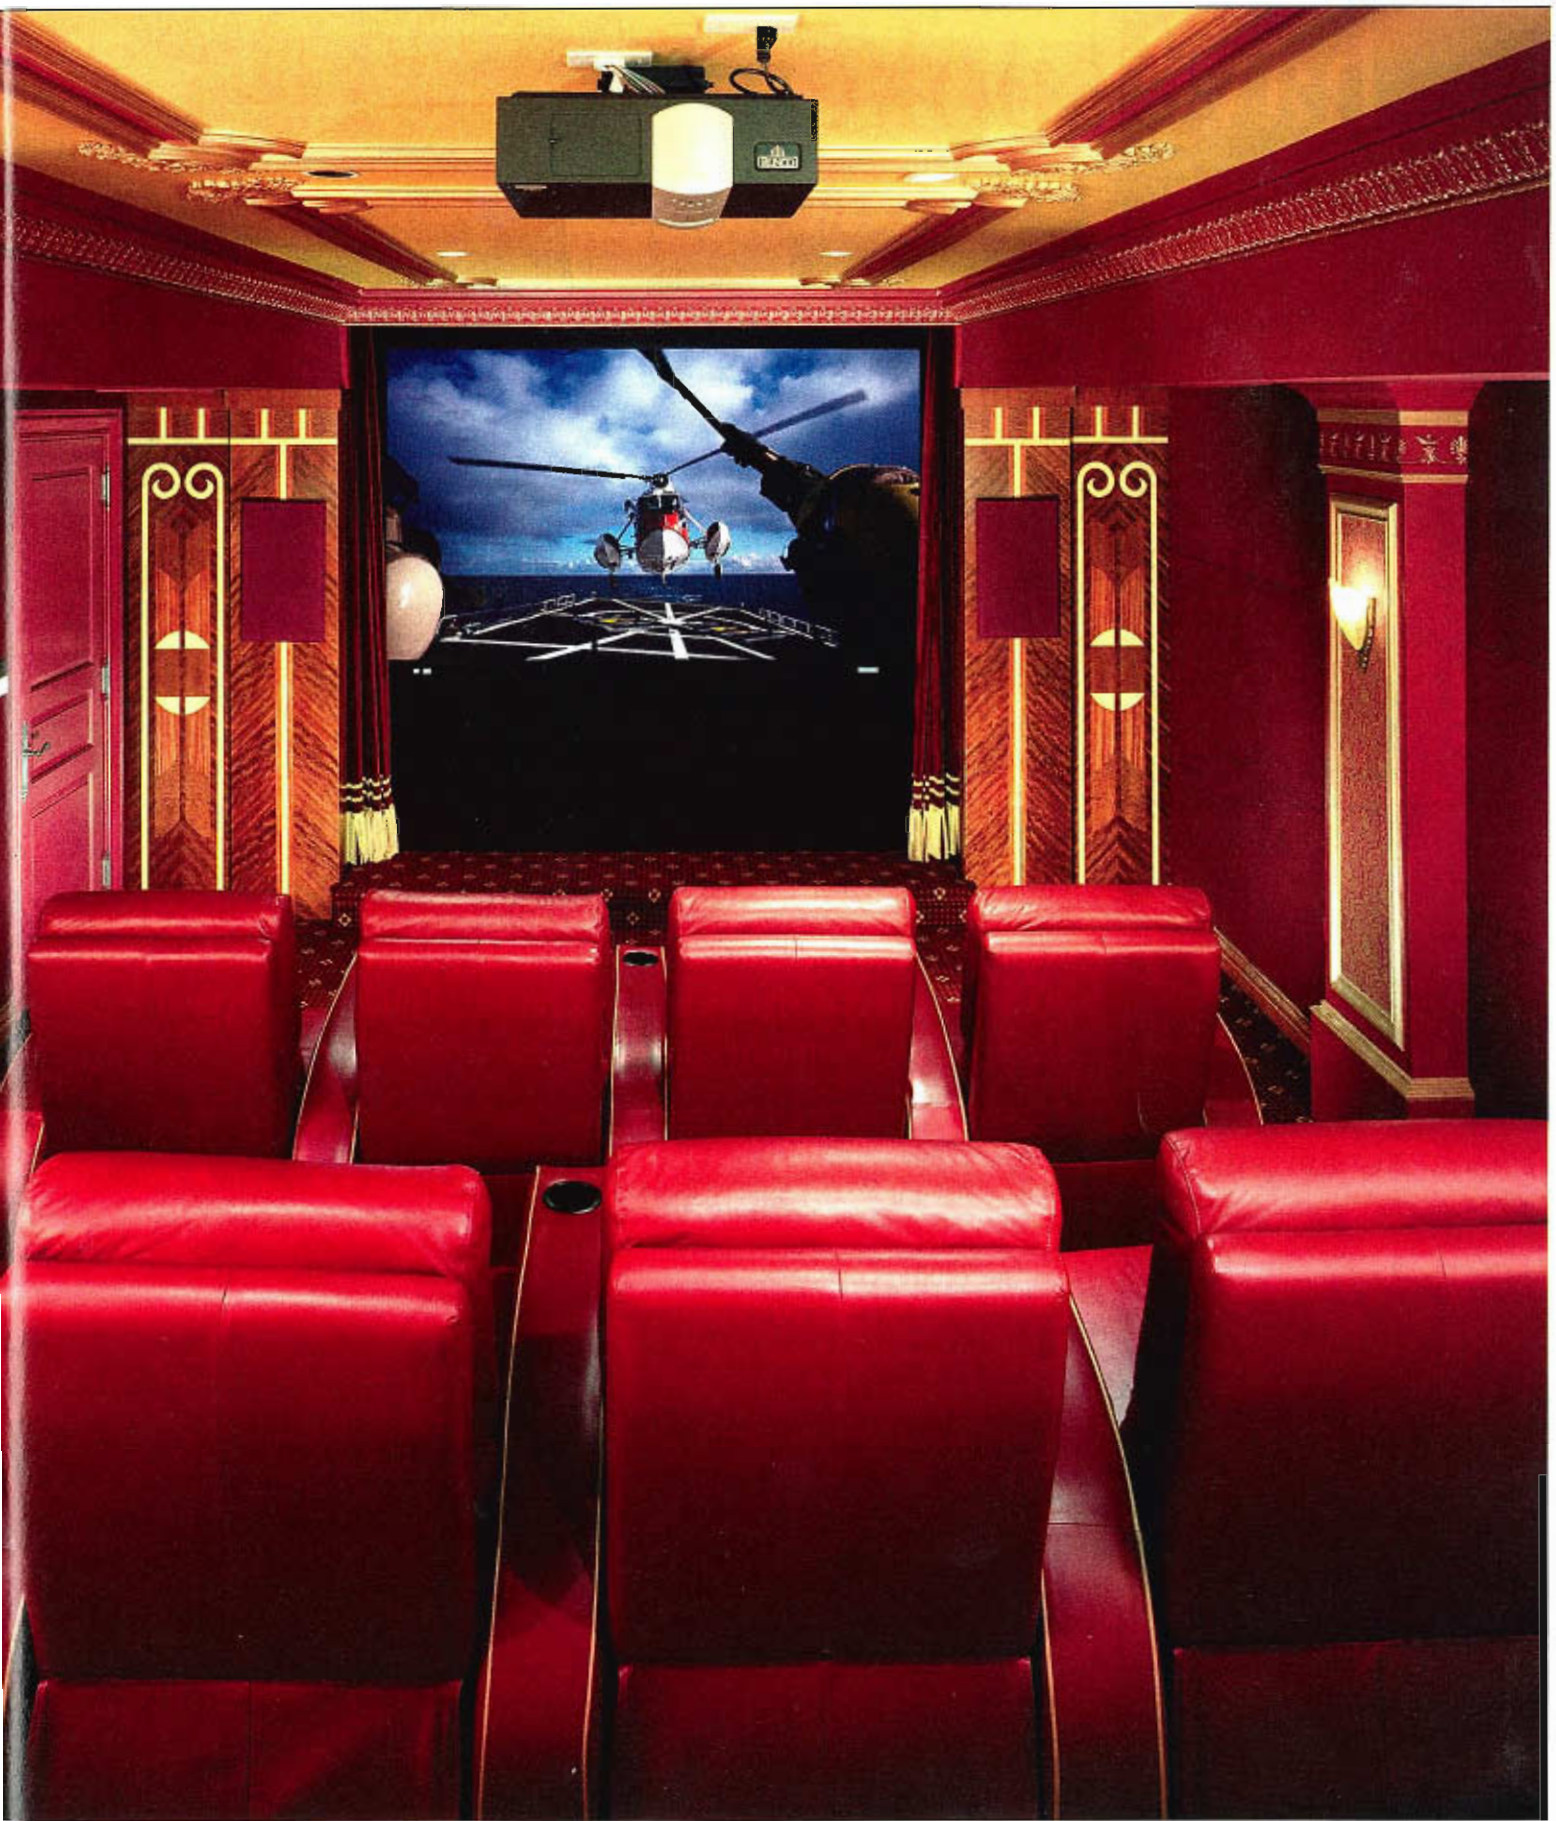

INSTALLATION BY ELECTRONICS DESIGN GROUP OF PISCATAWAY, NJ. PHOTOGRAPHY BY WILLIAM J. PSOIKA, PSOIKAPHOTO.COM